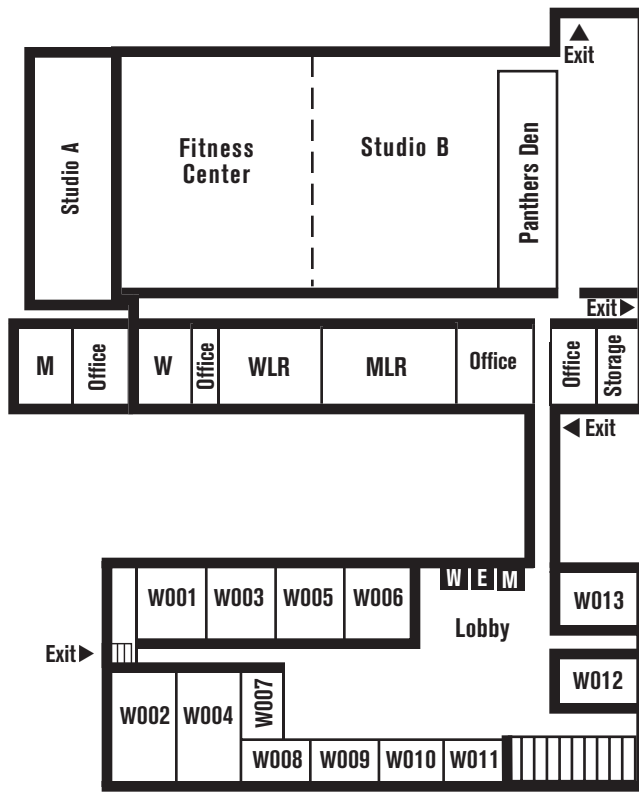

THIRD FLOOR

Room #	Sign Name
E301	Clinical Simulation Laboratory
E302	Faculty Offices
E303	Nursing Laboratory
E304	Nursing Conference & Tutoring Center
E305	Allied Health Laboratory
E306	Nursing & Allied Health Office
E307	Faculty Offices
E308	Faculty Offices
E309	President's Conference Room
E310	President
E311	NCC Foundation

NCC West Campus

LOWER LEVEL

Room #	Sign Name	Room #	Sign Name
W001	Corporate Training Rm	W011	Faculty Office
W002	Computer Classroom	W012	Lifetime Learners Administrative Office
W003	Corporate Training Rm	W013	Lifetime Learners Membership Office
W004	Computer Classroom		Fitness Center
W005-W006	Classroom		Lower Level Lobby
W007	Conference Room		
W008	Faculty Office		
W009	Faculty Office		
W010	Faculty Office		

FIRST FLOOR

Room #	Sign Name	Room #	Sign Name	Room #	Sign Name
W101	Classroom	W116	Fairfield County Women's Center	W126	Culinary Arts Storage
W102	Extended Studies & Workforce Education	W117	Cooperative Education/ Payroll	W127-W132	Classroom
W103	Classroom	W118	Human Resources	W133	Computer Classroom
W104	Academic Conference Rm	W119	Faculty Mailroom	W134	Classroom
W105	Classroom	W120	Faculty Services	W135	Computer Classroom
W106	Academic Center	W121	Culinary Arts Dining Rm	W136	Faculty Offices
W107	Classroom	W122	Computer Classroom	W137-W138	Computer Classroom
W108	Faculty Offices	W123	Culinary Arts Lab/Kitchen	W139	Networking Equipment Lab
W109	Classroom	W124	Classroom	W140	Computer Classroom
W110A	Writing Center	W125	Phi Theta Kappa Honor Society/International Education Consortium		Cafeteria
W110	Tutoring Center	W126A	Hospitality Management Culinary Arts Faculty Office		CIT Atrium
W111	Student Activities				General Electric Open Computer Lab
W112	Office				West Campus Main Lobby
W113	Affirmative Action				
W114-W115	Classroom				