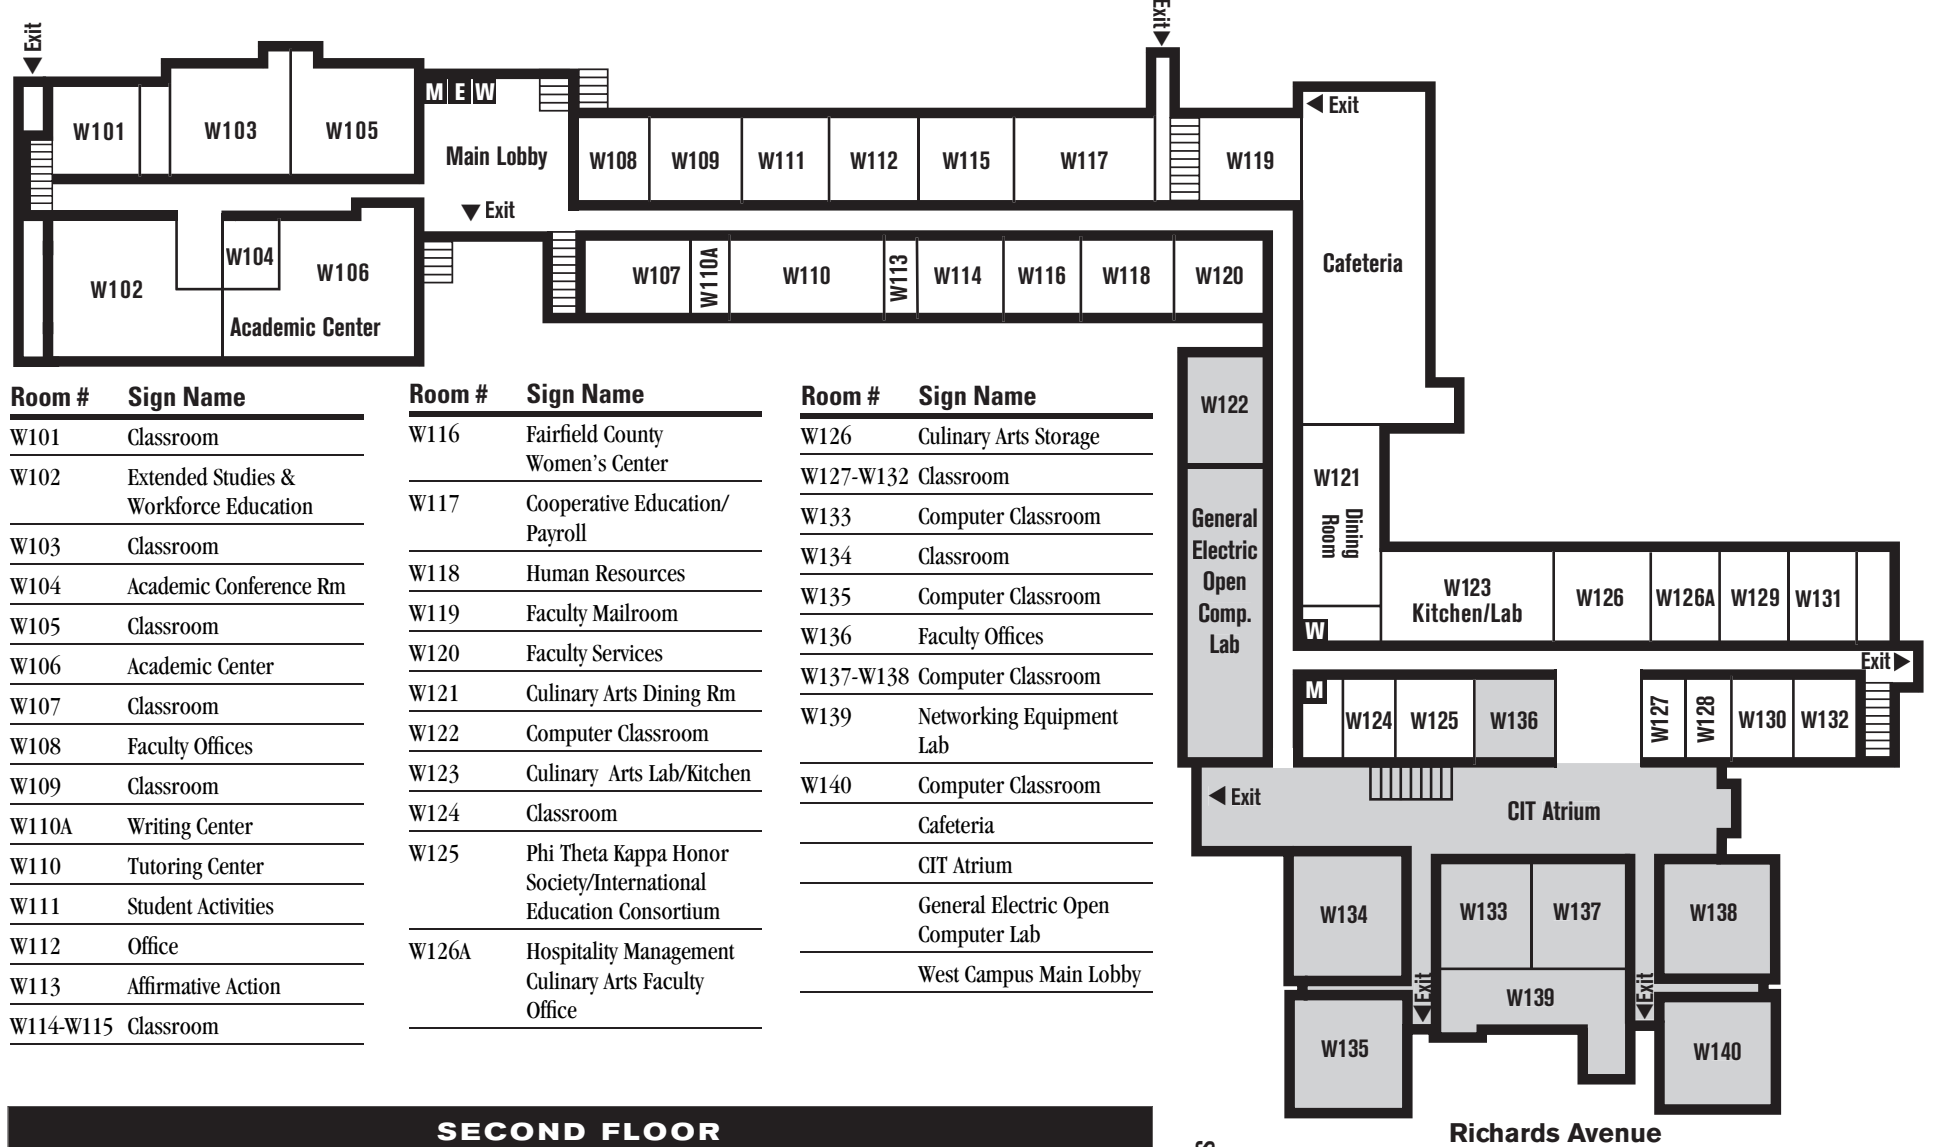

NCC West Campus

LOWER LEVEL

Room #	Sign Name	Room #	Sign Name
W001	Corporate Training Rm	W011	Faculty Office
W002	Computer Classroom	W012	Lifetime Learners Administrative Office
W003	Corporate Training Rm	W013	Lifetime Learners Membership Office
W004	Computer Classroom		Fitness Center
W005-W006	Classroom		Lower Level Lobby
W007	Conference Room		
W008	Faculty Office		
W009	Faculty Office		
W010	Faculty Office		

FIRST FLOOR

Room #	Sign Name	Room #	Sign Name	Room #	Sign Name
W101	Classroom	W116	Fairfield County Women's Center	W126	Culinary Arts Storage
W102	Extended Studies & Workforce Education	W117	Cooperative Education/ Payroll	W127-W132	Classroom
W103	Classroom	W118	Human Resources	W133	Computer Classroom
W104	Academic Conference Rm	W119	Faculty Mailroom	W134	Classroom
W105	Classroom	W120	Faculty Services	W135	Computer Classroom
W106	Academic Center	W121	Culinary Arts Dining Rm	W136	Faculty Offices
W107	Classroom	W122	Computer Classroom	W137-W138	Computer Classroom
W108	Faculty Offices	W123	Culinary Arts Lab/Kitchen	W139	Networking Equipment Lab
W109	Classroom	W124	Classroom	W140	Computer Classroom
W110A	Writing Center	W125	Phi Theta Kappa Honor Society/International Education Consortium		Cafeteria
W110	Tutoring Center	W126A	Hospitality Management Culinary Arts Faculty Office		CIT Atrium
W111	Student Activities				General Electric Open Computer Lab
W112	Office				West Campus Main Lobby
W113	Affirmative Action				
W114-W115	Classroom				