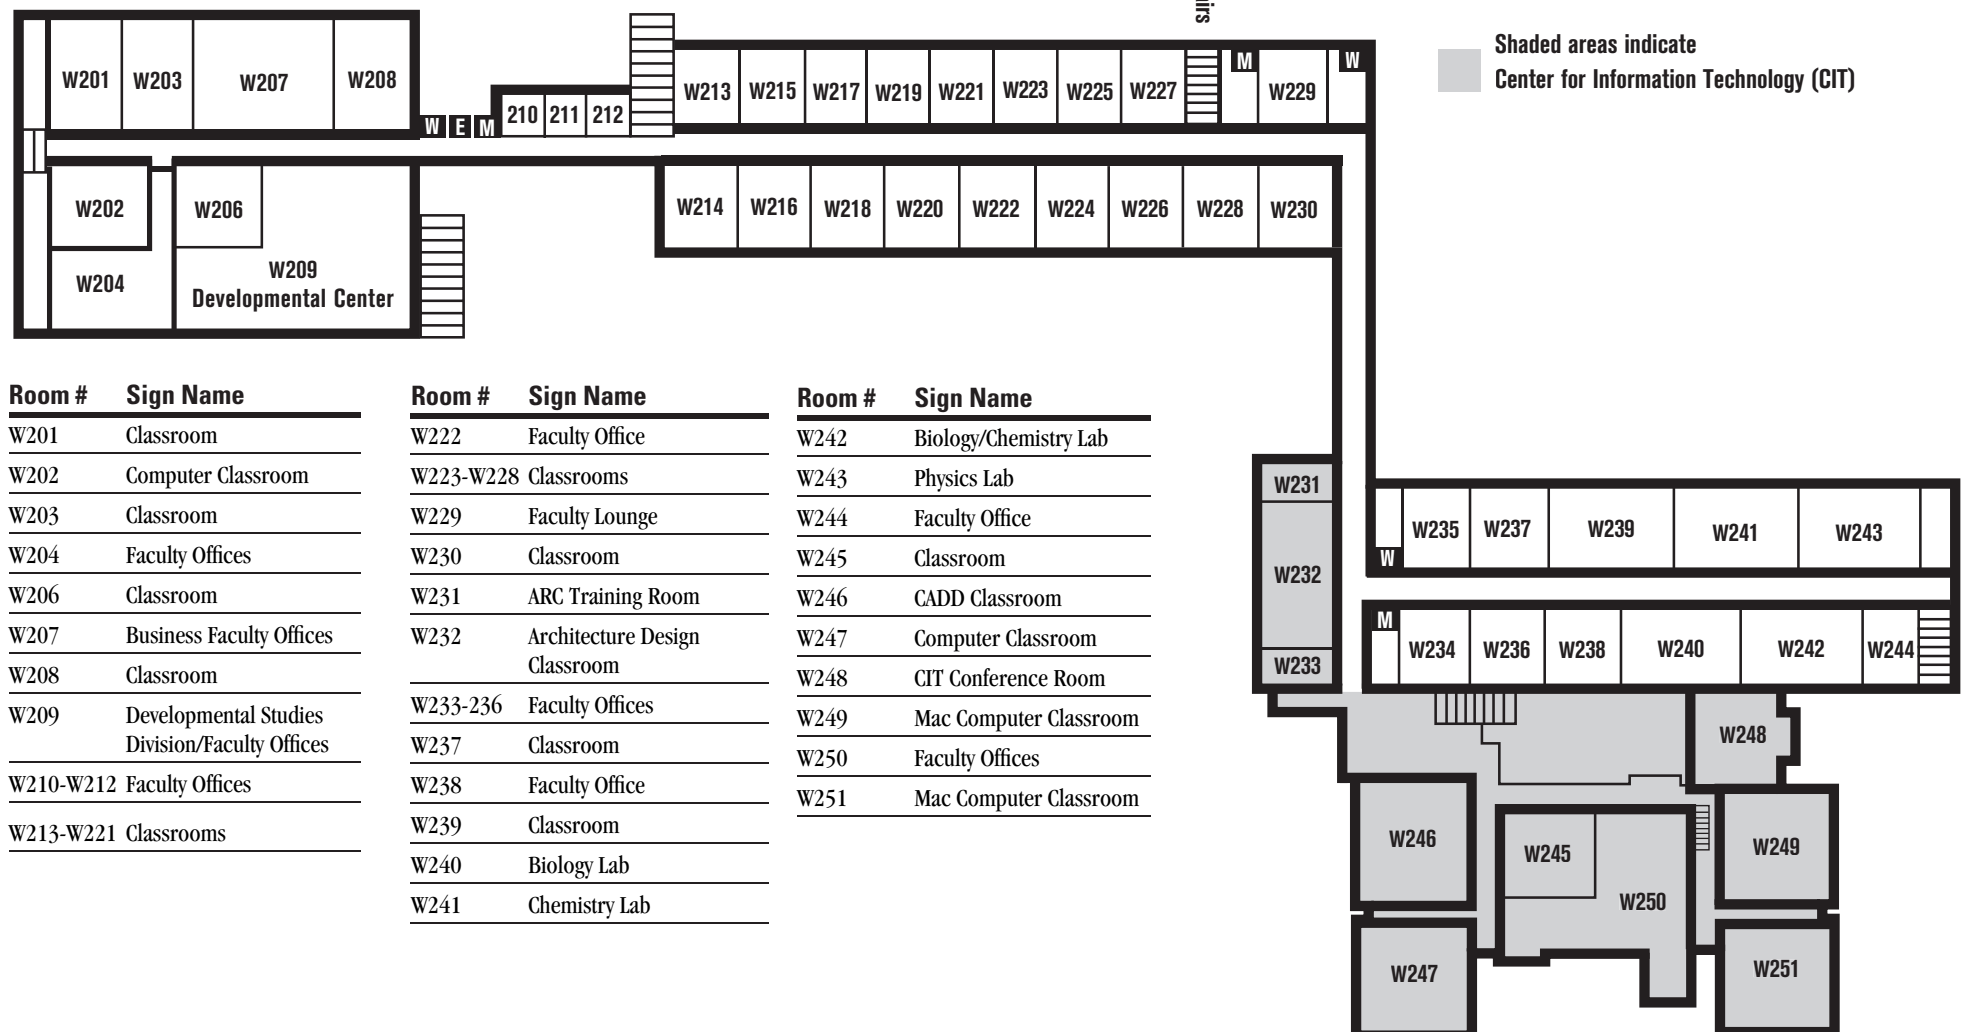

Room #	Sign Name	Room #	Sign Name	Room #	Sign Name
W201	Classroom	W222	Faculty Office	W242	Biology/Chemistry Lab
W202	Computer Classroom	W223-W228	Classrooms	W243	Physics Lab
W203	Classroom	W229	Faculty Lounge	W244	Faculty Office
W204	Faculty Offices	W230	Classroom	W245	Classroom
W206	Classroom	W231	ARC Training Room	W246	CADD Classroom
W207	Business Faculty Offices	W232	Architecture Design Classroom	W247	Computer Classroom
W208	Classroom	W233-236	Faculty Offices	W248	CIT Conference Room
W209	Developmental Studies Division/Faculty Offices	W237	Classroom	W249	Mac Computer Classroom
W210-W212	Faculty Offices	W238	Faculty Office	W250	Faculty Offices
W213-W221	Classrooms	W239	Classroom	W251	Mac Computer Classroom
		W240	Biology Lab		
		W241	Chemistry Lab		

Shaded areas indicate Center for Information Technology (CIT)