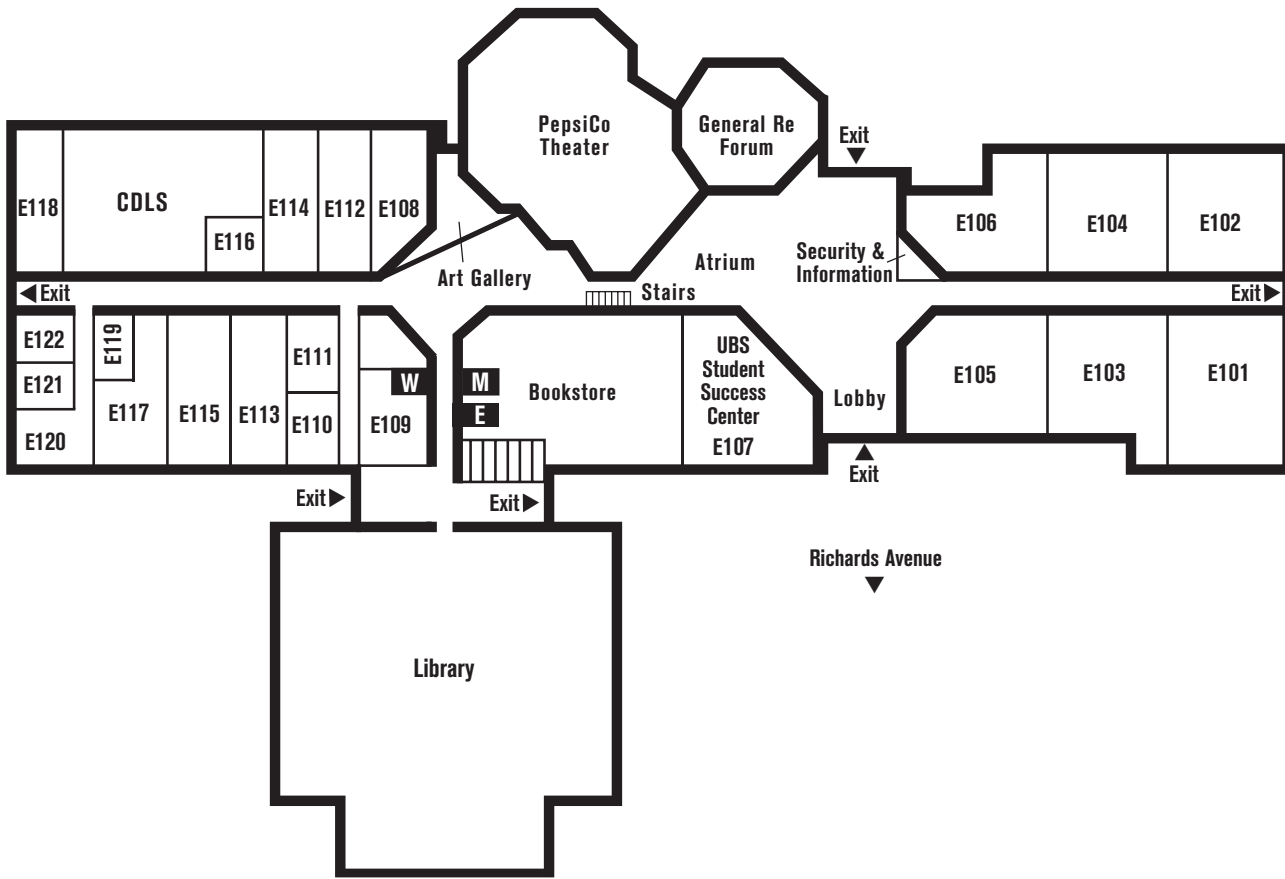

NCC East Campus

FIRST FLOOR

Room #	Sign Name
E101	Accounts Payable/ Purchasing
E102	Registrar/Records
E103	Business Office
E104	Counseling Center
E105	Financial Aid Services
E106	Admissions
E107	UBS Student Success Center
E108	Art Classroom
E109	Dark Room
E110	TV Computer Classroom
E111	Faculty Office
E112	Art Classroom
E113	TV Studio & Control Room
E114	Classroom/Faculty Office
E115	Computer Classroom Voice Newspaper/ Faculty Offices

Room #	Sign Name
E116	Early Childhood Faculty Office
E117	Classroom
E118	Classroom
E119	Child Development Faculty Offices
E120	Classroom
E121	Faculty Office
E122	Faculty Offices
	Art Gallery
	Atrium
	Bookstore
	Child Development Lab School
	General Re Forum
	Library
	Lobby
	PepsiCo Theater

SECOND FLOOR

Room #	Sign Name
E201	Nursing/Allied Health Computer Classroom
E202	International Office
E203	Computer Classroom
E205	Computer Classroom
E206	ESL Faculty Offices
E207	Computer Classroom
E208	ESL Language Lab
E209	Computer Classroom
E210	Computer Classroom
E211	Computer Testing Center
E212	Founders Conference Room
E213	Classroom
E214	Events, Campus & Community Relations
E215	Dean of Students
E216	Dean of College Advancement