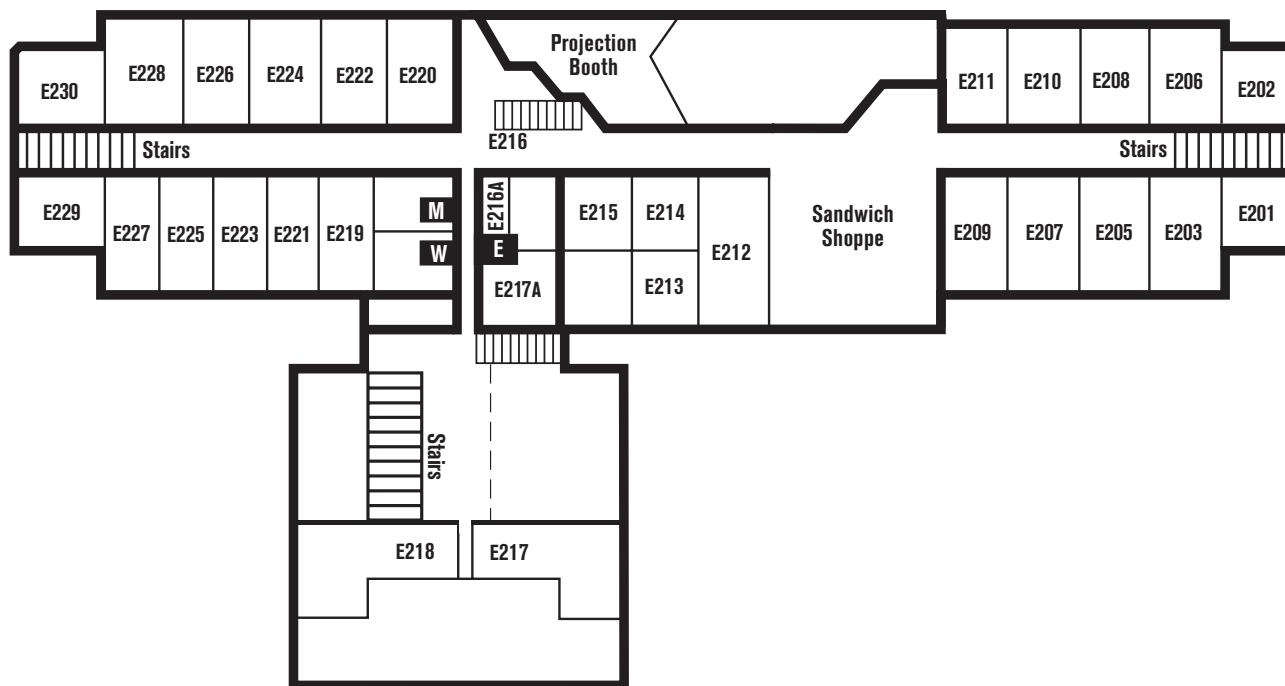

NCC East Campus

FIRST FLOOR

Room #	Sign Name
E101	Accounts Payable/ Purchasing
E102	Registrar/Records
E103	Business Office
E104	Counseling Center
E105	Financial Aid Services
E106	Admissions
E107	UBS Student Success Center
E108	Art Classroom
E109	Dark Room
E110	TV Computer Classroom
E111	Faculty Office
E112	Art Classroom
E113	TV Studio & Control Room
E114	Classroom/Faculty Office
E115	Computer Classroom Voice Newspaper/ Faculty Offices

Room #	Sign Name
E116	Early Childhood Faculty Office
E117	Classroom
E118	Classroom
E119	Child Development Faculty Offices
E120	Classroom
E121	Faculty Office
E122	Faculty Offices
	Art Gallery
	Atrium
	Bookstore
	Child Development Lab School
	General Re Forum
	Library
	Lobby
	PepsiCo Theater

SECOND FLOOR

Room #	Sign Name
E201	Nursing/Allied Health Computer Classroom
E202	International Office
E203	Computer Classroom
E205	Computer Classroom
E206	ESL Faculty Offices
E207	Computer Classroom
E208	ESL Language Lab
E209	Computer Classroom
E210	Computer Classroom
E211	Computer Testing Center
E212	Founders Conference Room
E213	Classroom
E214	Events, Campus & Community Relations
E215	Dean of Students
E216	Dean of College Advancement